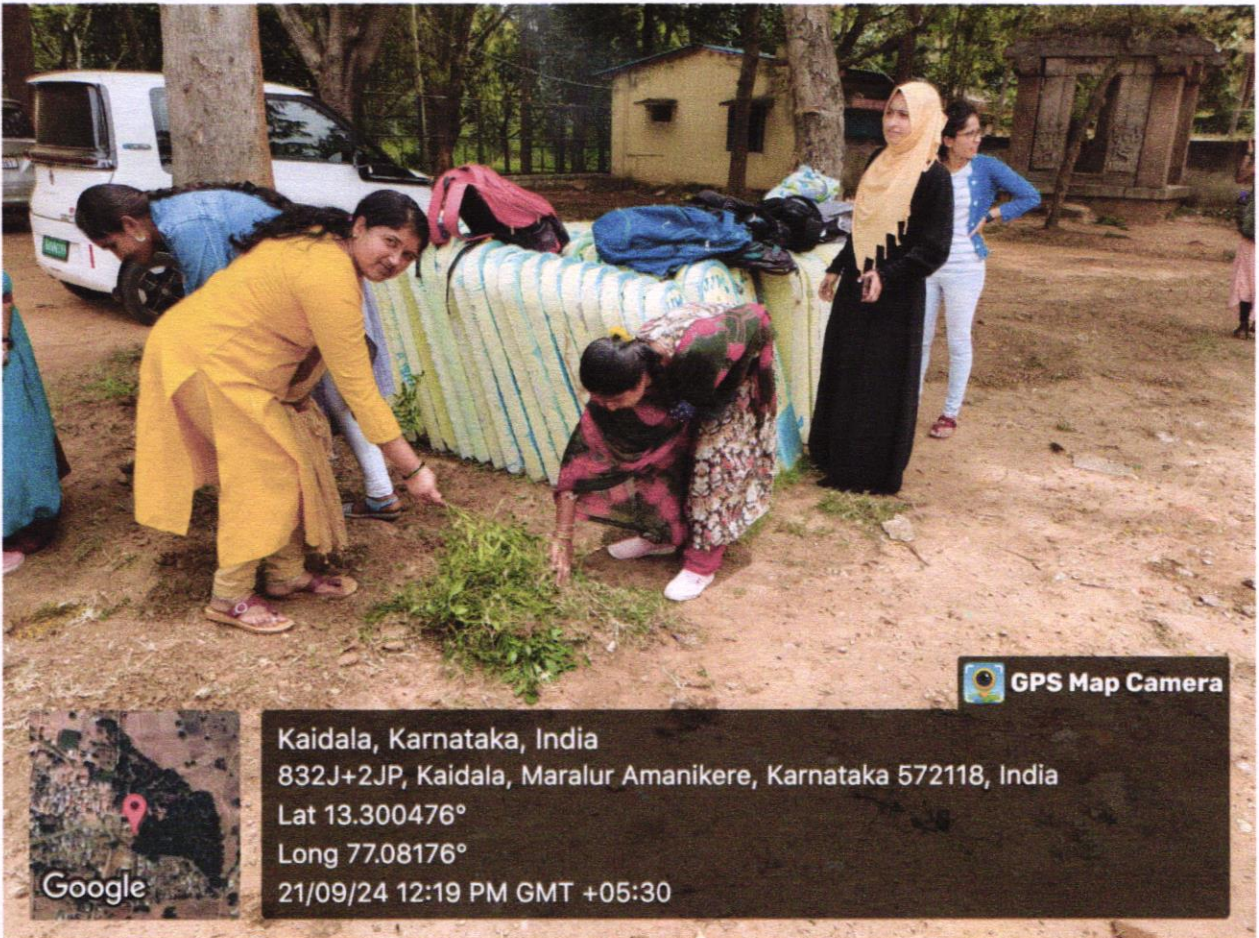

GPS Map Camera

Google

Kaidala, Karnataka, India
832J+2JP, Kaidala, Maralur Amanikere, Karnataka 572118, India
Lat 13.300476°
Long 77.08176°
21/09/24 12:19 PM GMT +05:30

PRINCIPAL
Sree Siddaganga College of
Education, B.H.Road, Tumkur